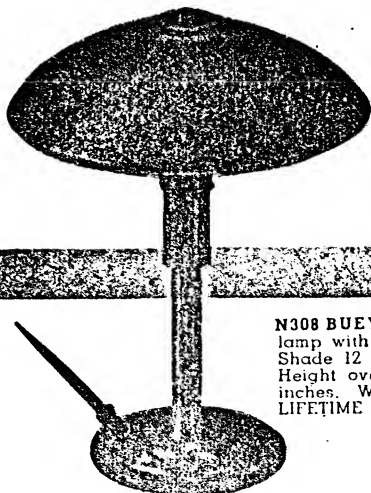

N308 BUEYS. Bronze lamp with Gold trim. Shade 12 inches dia. Height over all 15 3/4 inches. With Brown LIFETIME pen $12.50.